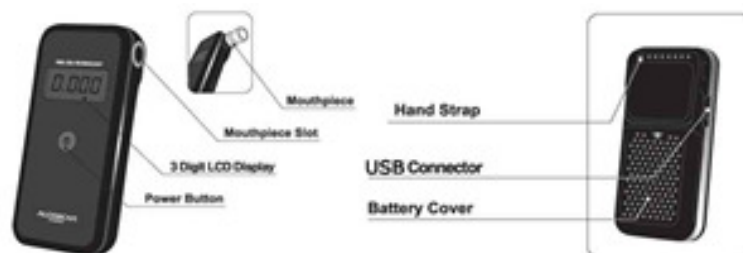

SENTECH KOREA 2011 ALCOHOL ANALYZER ALCOSCAN

The innovative technology Sentech Korea opens up a happier future.

Fuel Cell Technology
ALCOSCAN
AL9010

The **Fuel Cell Sensor Technology**,

AL9010 is professional breathalyzer for measuring alcohol in human breath.

Test result can be loaded on PC as well as print out the data through portable printer.

Also AL9010 has a 500 test results memory function

SPECIFICATIONS

1. Indication of B.A.C.: 0.000 to 4.000 ‰ or 0.000 to 0.400%BAC or 0.000 to 2.000 mg/l BrAC by LCD display
2. Sensor: Fuel cell type alcohol sensor
3. Accuracy: $\pm 0.005\%$ BAC at 0.100%BAC
4. Mouthpiece: use
5. Power: Two 1.5V "AAA" size alkaline batteries
6. Weights: 100g (Including Batteries)
7. Dimension: 106 (height) X 50 (width) X 25 (thickness) mm
8. Audible warnings: 3 steps beep warning of alcohol detection with LED display
9. Ambient conditions: Storage: -10 to 50 °C / Operation: 0 to 40 °C
10. Available color: Red
11. Certificate: CE

SENTECH KOREA 2011 ALCOHOL ANALYZER ALCOSCAN

The innovative technology Sentech Korea opens up a happier future.

PC Connectable

Printer Connectable

Printer

Contents: Printer, Printer cable, AA Batteries(x4),
PC connectable cable(for time set up) Adapter(DC7.5V / 2.0A)